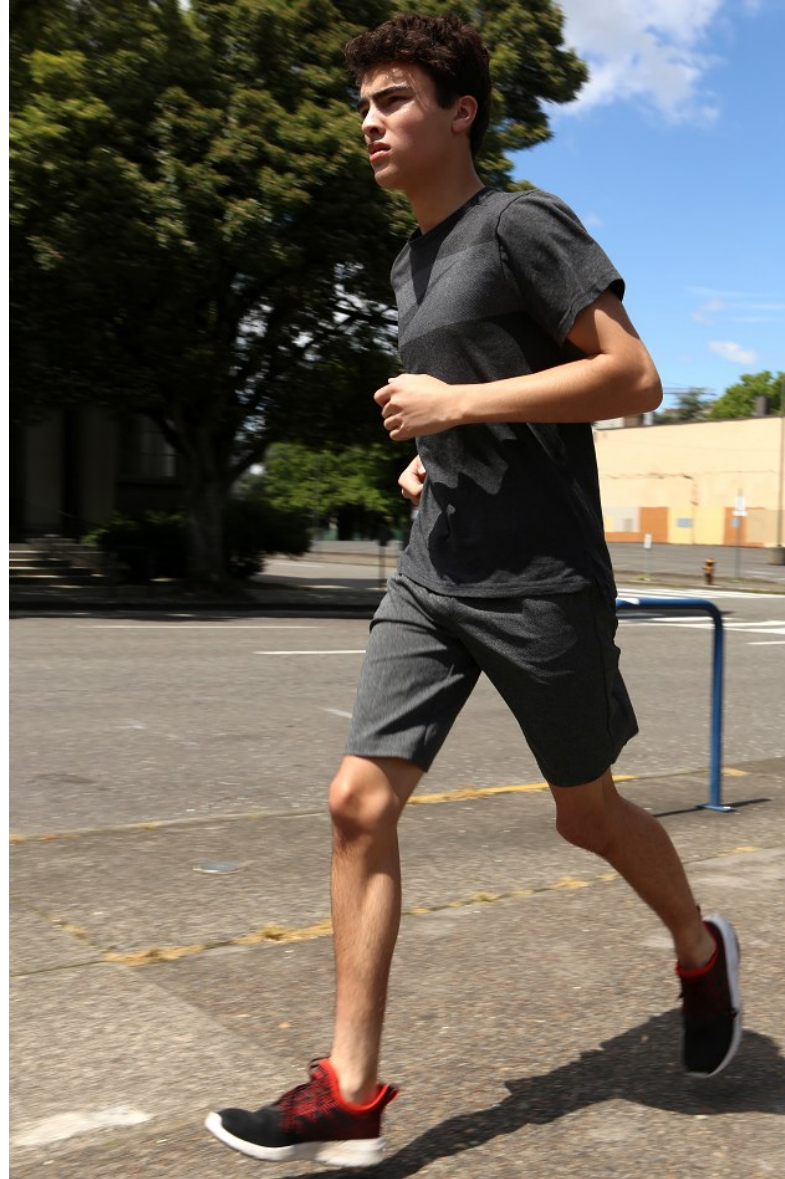

RAIN CANNON

Height 6'0" Chest 38" Waist 30" Inseam 32" Collar 14.5" Sleeve 33" Suit 38" Suit Length R Shoe 10.5 US Hair Brown Eyes Brown

RAIN CANNON

Height 6'0" Chest 38" Waist 30" Inseam 32" Collar 14.5" Sleeve 33" Suit 38" Suit Length R Shoe 10.5 US Hair Brown Eyes Brown

RAIN CANNON

Height 6'0" Chest 38" Waist 30" Inseam 32" Collar 14.5" Sleeve 33" Suit 38" Suit Length R Shoe 10.5 US Hair Brown Eyes Brown