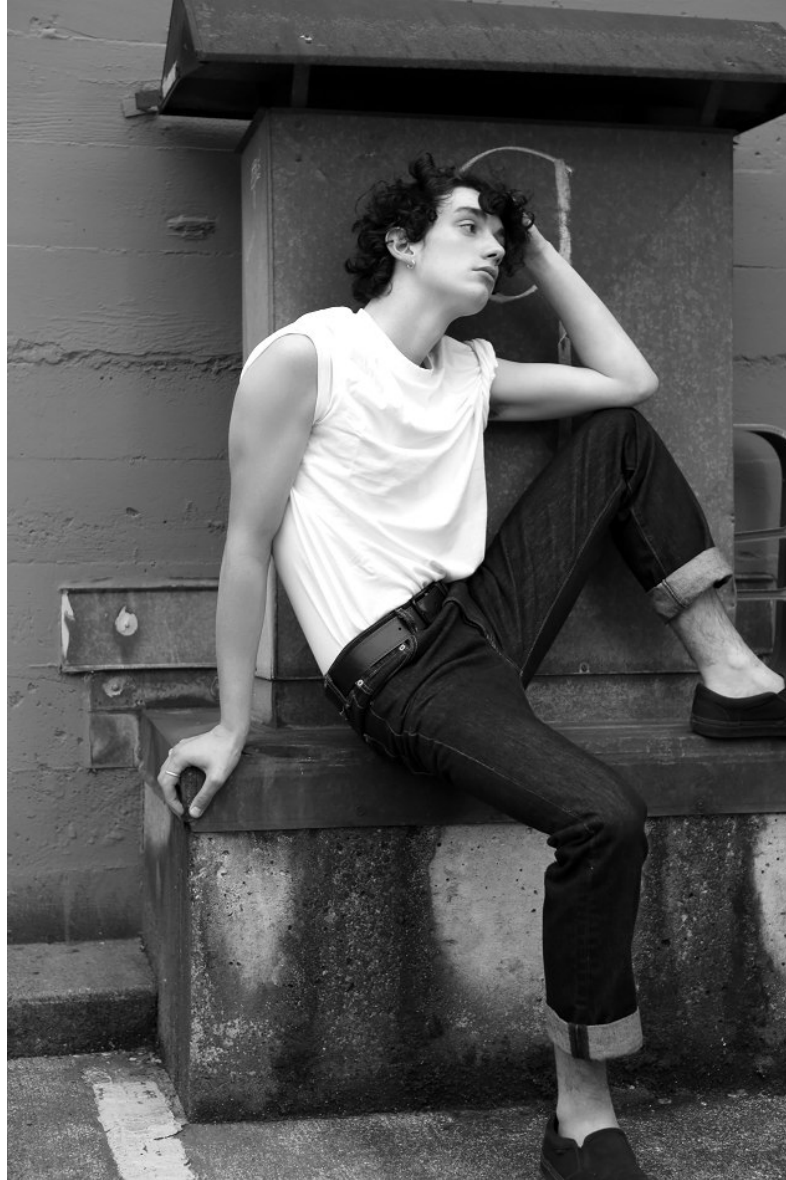

TRISTON NELSON

Height 6'1" Chest 38" Waist 30" Inseam 33" Collar 14" Sleeve 34" Shoe 11 US Hair Brown Eyes Brown

TRISTON NELSON

Height 6'1" Chest 38" Waist 30" Inseam 33" Collar 14" Sleeve 34" Shoe 11 US Hair Brown Eyes Brown

TRISTON NELSON

Height 6'1" Chest 38" Waist 30" Inseam 33" Collar 14" Sleeve 34" Shoe 11 US Hair Brown Eyes Brown