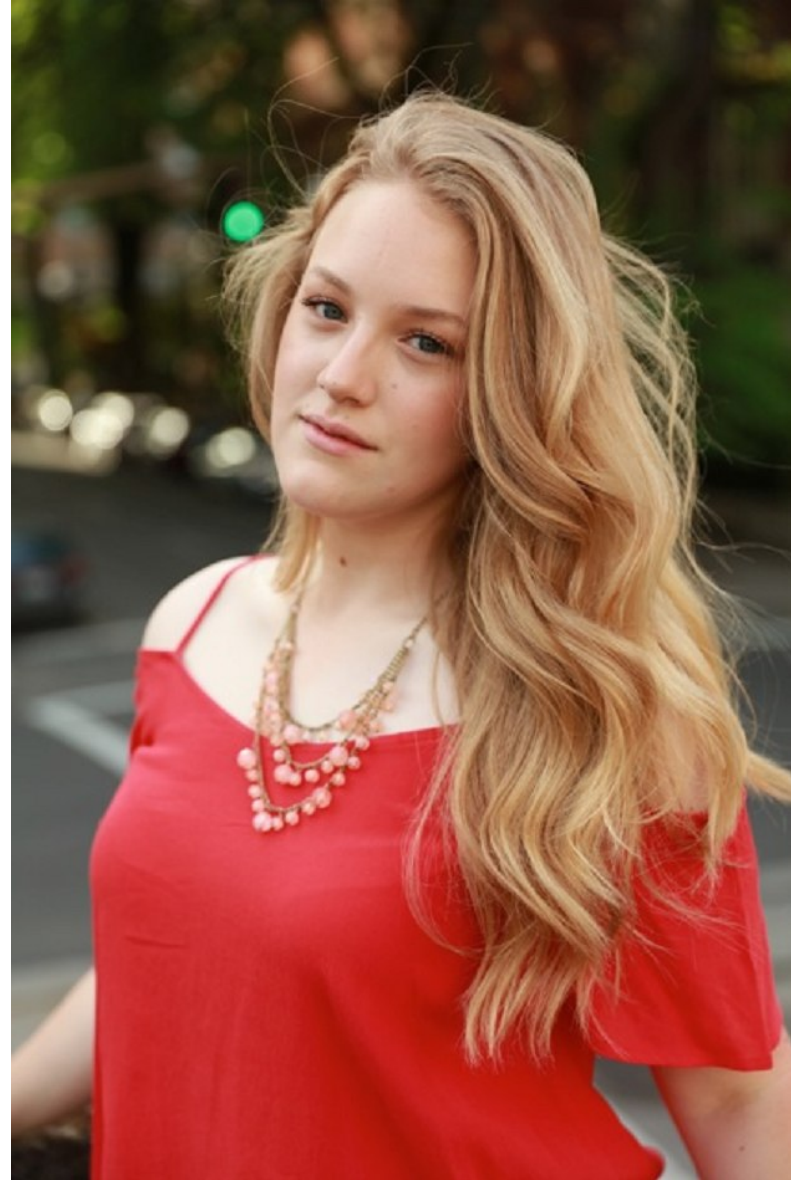

MARILYN SHARP

Height 5'10" Bust 38" Waist 32" Hips 45" Dress 14-16 US Shoe 11 US Hair Blonde Eyes Blue

MARILYN SHARP

Height 5'10" Bust 38" Waist 32" Hips 45" Dress 14-16 US Shoe 11 US Hair Blonde Eyes Blue