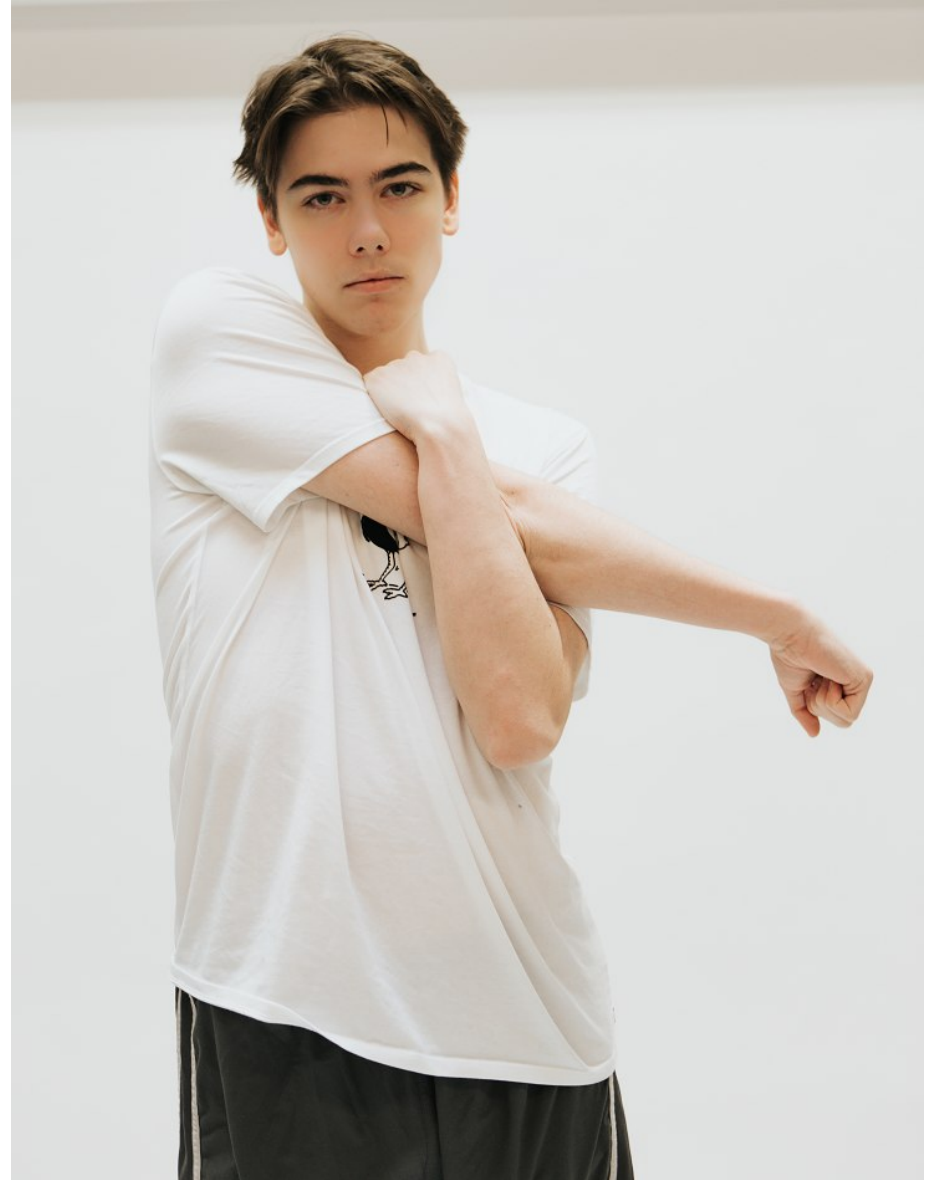

AIDAN WHITE

Height 6'1" Chest 37" Waist 33" Inseam 31" Collar 13" Sleeve 33.5" Shoe 11 US Hair Brown Eyes Green

AIDAN WHITE

Height 6'1" Chest 37" Waist 33" Inseam 31" Collar 13" Sleeve 33.5" Shoe 11 US Hair Brown Eyes Green

AIDAN WHITE

Height 6'1" Chest 37" Waist 33" Inseam 31" Collar 13" Sleeve 33.5" Shoe 11 US Hair Brown Eyes Green